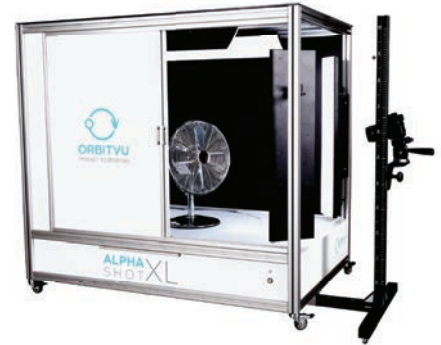

ALPHASHOT XL LED

ALPHASHOT XL LED is an all-in-one compact photographic solution designed for e-commerce photography. It makes it easy for non-professionals to create consistent, ready-to-be-used product images in ultra fast and efficient way.

Designed especially for medium sized objects, ALPHASHOT XL LED is capable of shooting both 2D and 360° packshots. It is perfect for products like bags, shoes, household devices, electronics and other of similar size.

Features rock solid aluminum design, dimmable LED lighting, 360° motorized turntable and direct hardware control. Everything to make sure, that the images can be produced in the most convenient way, fast and with consistent quality.

The key element of ALPHASHOT XL LED is ALPHASHOT Editor software. It makes it easy to operate the device by non-professionals. The software controls directly the lighting, turntable, multiple of cameras and lasers. Template based workflow allows to repeat once setup image configuration forever. IQ Mask, Auto-Cropping, batch export, SuperFocus, Colour Beautifier and True Shadow are just a few of the technologies which ensure that the entire image production process is consistent, reliable and quick.