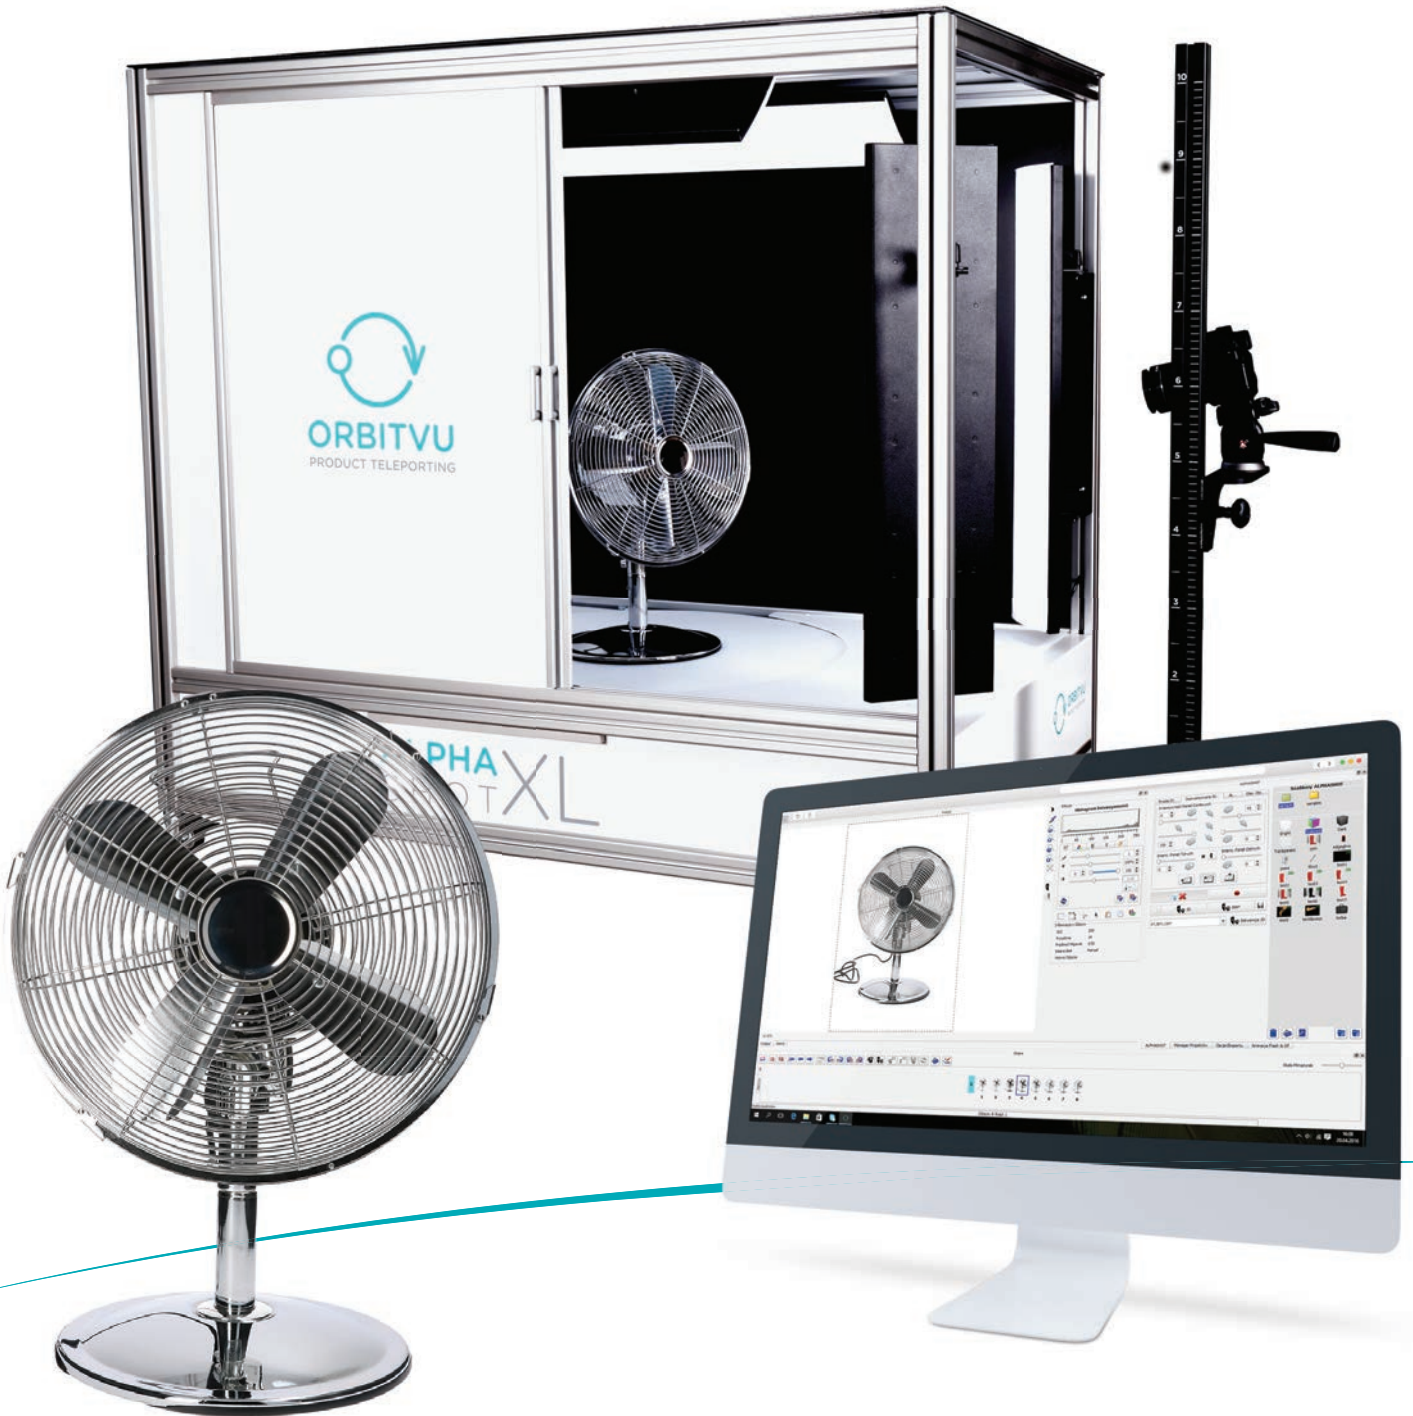

ORBITVU
PRODUCT TELEPORTING

Just shoot it!

E-commerce photography production system

ALPHA SHOT XL LED

234H8